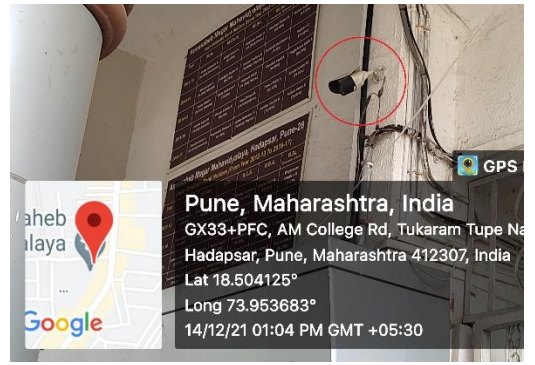

Sanitary Napkin vending machine and destroyer

Ladies common room

Availability of 24X7 security to avoid any circumstances

Separate reading hall for Boys' students

Separate reading hall for Girls' students

Separate Ladies and Gents toilet facilities on each floor

Active cells of Woman Empowerment and Prevention of sexual Harassment

CCTV surveillance

Health Centre facilities with Free OPD for all students and employees twice in every month.