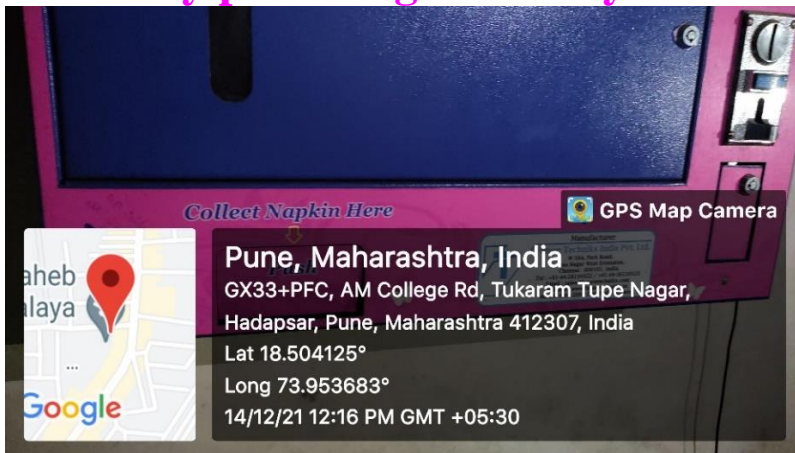

Pune District Education Association's
Annasaheb Magar Mahavidyalaya,
Hadapsar, Pune-28.

7.1.1 - Measures initiated by the Institution for the promotion of gender equity during the year.

1. By providing necessary infrastructure: