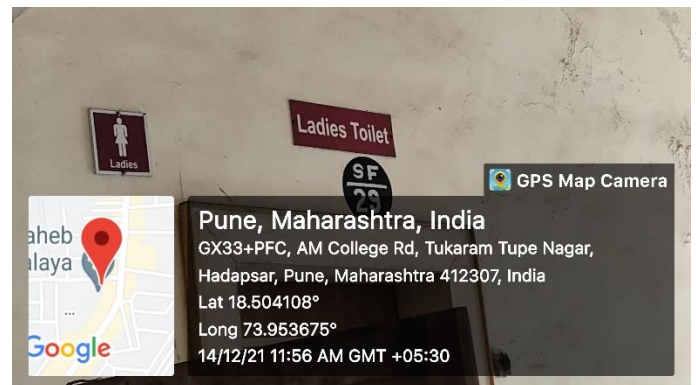

Sanitary Napkin vending machine and destroyer

Ladies common room

Availability of 24X7 security to avoid any circumstances

Separate reading hall for Boys' students

Separate reading hall for Girls' students

Separate Ladies and Gents toilet facilities on each floor

Active cells of Woman Empowerment and Prevention of sexual Harassment

CCTV surveillance

Health Centre facilities with Free OPD for all students and employees twice in every month.