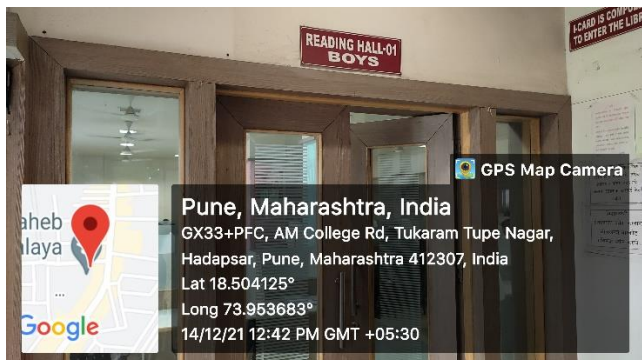

Separate reading hall for Boys' students